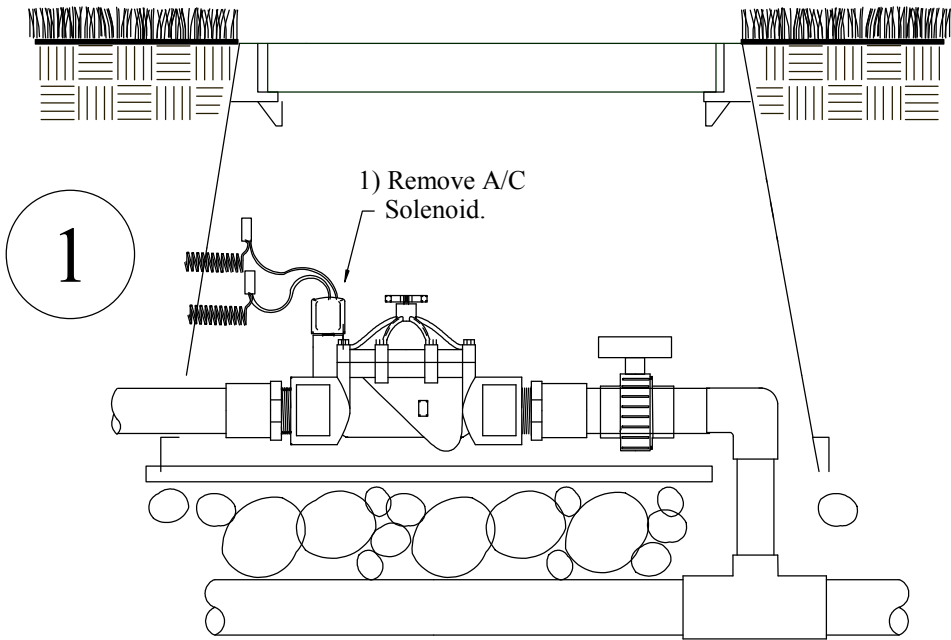

Installation of Alex-Tronix Valve Adapter (AT-WMA) To Weathermatic Valves (Weathermatic 11000CR) --used for this example --Other Valves Similar.)

Using adapter as "manual override" is not recommended.

Compatibility Certified Models:

- *11000CR
- *12000CR
- *21000CR
- *8200CR
- *N-100 Series