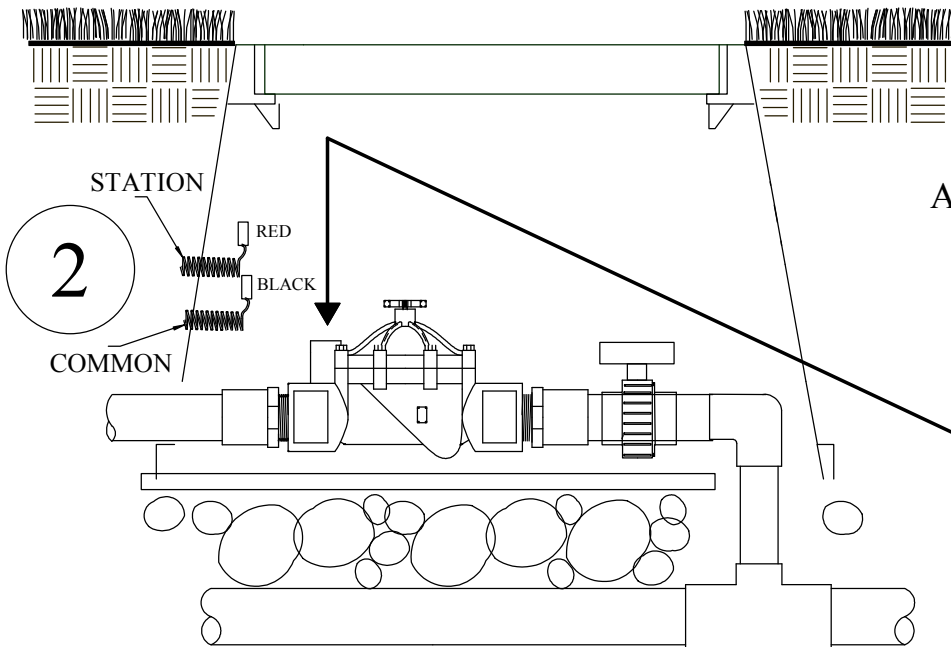

Installation of Alex-Tronix Valve Adapter (AT-WMA) To Weathermatic Valves (Weathermatic 11000CR) --used for this example --Other Valves Similar.)

Using adapter as "manual override" is not recommended.

Compatibility Certified Models:

- *11000CR
- *12000CR
- *21000CR
- *8200CR
- *N-100 Series