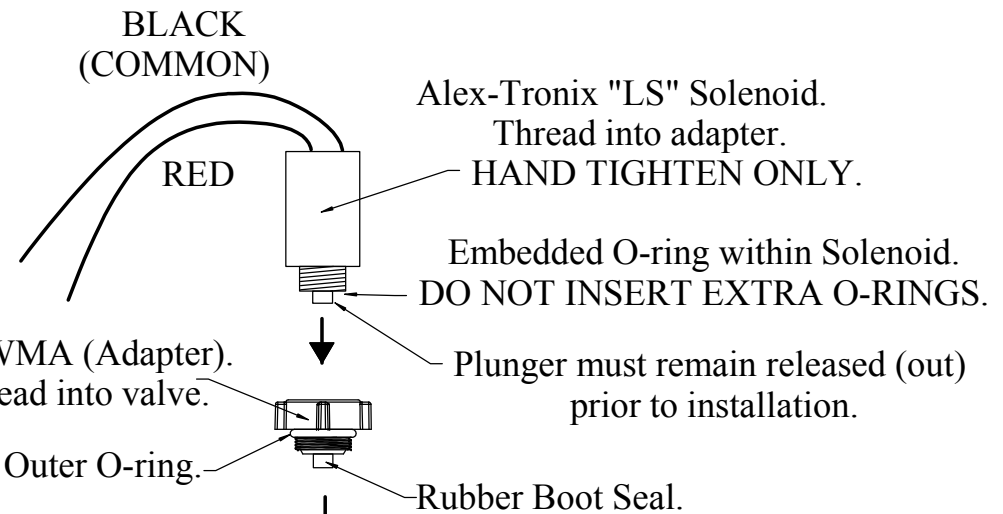

Installation of Alex-Tronix Valve Adapter (AT-WMA) To Weathermatic Valves (Weathermatic 11000CR) --used for this example --Other Valves Similar.)

Using adapter as "manual override" is not recommended.

Compatibility Certified Models:

- *11000CR
- *12000CR
- *21000CR
- *8200CR
- *N-100 Series